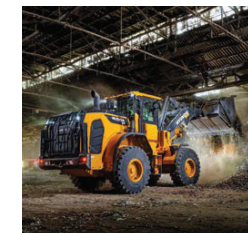

WHEEL LOADERS

Hyundai HL A-Series wheel loaders are fully equipped to change your world, with unbeatable comfort, control, durability and easy maintenance for maximum uptime. With a range of 10 models covering 11 - 30-tonnes with 99 kW (133 HP) - 283 kW (380 HP) of power plus huge bucket capacities and breakout forces, you can count on them to be highly productive in all industrial, mining and quarrying applications.

	HL930A	HL940A	HL955A	HL960A	HL970A	HL975	HL975A CVT	HL980A
Operating weight	11500 kg	13400 kg	15800 kg	19200 kg	24200 kg	26500 kg	26500 kg	30800 kg
Max power	99 kW (133 hp)	123 kW (165 hp)	157 kW (210 hp)	188 kW (251 hp)	264 kW (330 hp)	284 kW (381 hp)	284 kW (381 hp)	283 kW (380 hp)
Bucket capacity	1.90 m³	2.30 m³	2.80 m³	3.30 m³	4.20 m³	4.80 m³	4.80 m³	5.60 m³
Tipping load (full turn)	8000 kg	8600 kg	9850 kg	12410 kg	15850 kg	17300 kg	17200 kg	20100 kg
Max hinge pin height	3640 mm	3820 mm	3940 mm	4105 mm	4325 mm	4425 mm	4425 mm	4615 mm