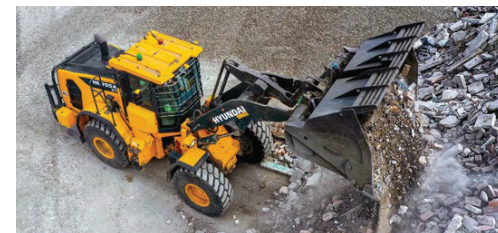

WHEEL LOADERS

Hyundai HL A-Series wheel loaders are fully equipped to change your world, with unbeatable comfort, control, durability and easy maintenance for maximum uptime. With a range of 10 models covering 11 - 30-tonnes with 99 kW (133 HP) - 283 kW (380 HP) of power plus huge bucket capacities and breakout forces, you can count on them to be highly productive in all industrial, mining and quarrying applications.

	HL930A	HL940A	HL955A	HL960A	HL970A	HL975	HL975A CVT	HL980A
Operating weight	11500 kg	13400 kg	15800 kg	19200 kg	24200 kg	26500 kg	26500 kg	30800 kg
Max power	99 kW (133 hp)	123 kW (165 hp)	157 kW (210 hp)	188 kW (251 hp)	264 kW (330 hp)	284 kW (381 hp)	284 kW (381 hp)	283 kW (380 hp)
Bucket capacity	1.90 m³	2.30 m³	2.80 m³	3.30 m³	4.20 m³	4.80 m³	4.80 m³	5.60 m³
Tipping load (full turn)	8000 kg	8600 kg	9850 kg	12410 kg	15850 kg	17300 kg	17200 kg	20100 kg
Max hinge pin height	3640 mm	3820 mm	3940 mm	4105 mm	4325 mm	4425 mm	4425 mm	4615 mm